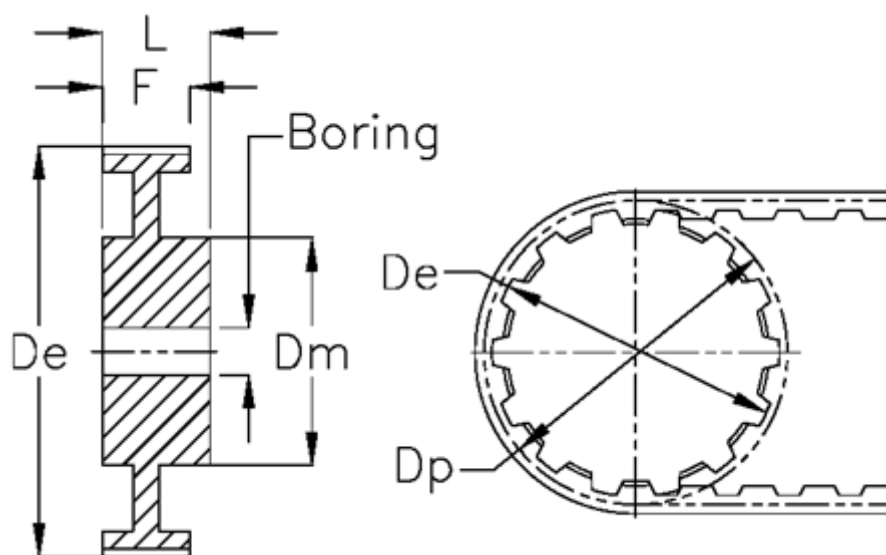

Data Sheet

Article number: 604142044015

Description: Timing belt pulley with hub
HTD 44 5M 15

Measures

| | | | |
|--------------|---------|--------|---------|
| Bore | = 8 | Type | = 5M |
| De | = 68.89 | Weight | = 0.225 |
| Di | = 30 | Width | = 15 |
| Dm | = 38 | | |
| Dp | = 70.03 | | |
| F | = 20.5 | | |
| L | = 54 | | |
| Tooth number | = 44 | | |